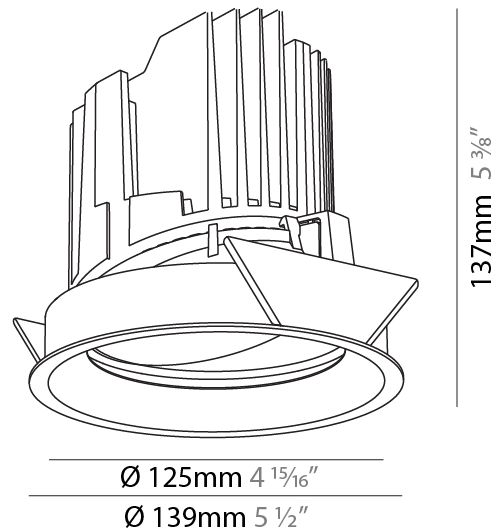

GENERAL

Series: Bioniq
 Subseries: Bioniq Round Adjustable
 Brand: Prolicht
 Division: Architectural
 Mounting Type: Recessed
 Mounting Location: Ceiling
 Subcategory: Downlight

PHYSICAL

Shape: Round
 Diameter (mm): 139
 Diameter (in): 5 1/2
 Height (mm): 137
 Height (in): 5 3/8
 Ceiling Thickness (mm): 10 / 12.5 / 15
 Ceiling Thickness (in): 3/8 or 1/2 or 9/16
 Min. Recessing Depth (mm): 150
 Min. Recessing Depth (in): 5 7/8
 Light Distribution: Adjustable / Downlight
 Weight (kg): 0.849
 Weight (lbs): 1.87
 Fixture Finish: SSR / BKV / CWI / CRY / HAB / UFT / ITA / RUA / FTG / MYG / LOD / PUS / FRO / FUP / KIA / POP / BLS / SPG / MEY / GOH / GUM / CHC / COM / ABZ / JAG / OBR / MOS / ROR
 Fixture Material: Aluminum Die Cast
 Cut-out Measurements: 130mm / 5 1/8"

LED

Number of LEDs: 1
 Color Temperature (°K): 2700 / 3000 / 3500 / 4000
 Max. Delivered Lumen (lm): 810 / 900 / 970 / 990
 Nominal Lumen (lm): 960 / 1070 / 1156 / 1180
 CRI: >90 CRI
 Efficiency (%): 0.905
 Lamp Life (hrs): 50000

OPTICAL

Reflector°: 10
 Adjustability: Rotational 355°; Tilt 30°

RATINGS AND CERTIFICATIONS

Certified By: Certified for North American Standards
 IP rating: IP54

	130mm 5 1/8"	150mm 5 7/8"	10 15mm 3/8" 9/16"	30°	355°	
A						