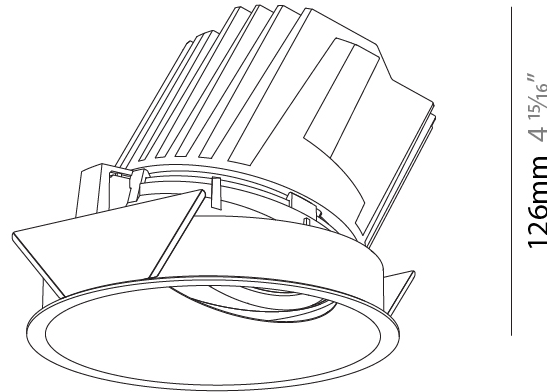

OPTICAL

Reflector°: 10
 Adjustability: Fixed

RATINGS AND CERTIFICATIONS

Certified By: Certified for North American Standards
 IP rating: IP20

126mm 4 15/16"

Ø 125mm 4 15/16"
 Ø 139mm 5 1/2"

130mm 5 1/8" 140mm 5 1/2" 10 | 15mm 3/8" 5/16" 30° ↑